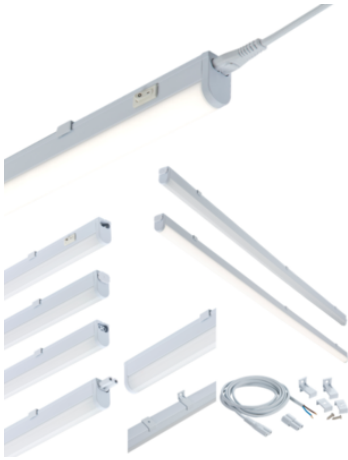

DATASHEET

UCLED13WW

230V 13W LED Linkable Striplight 3000K (838mm)

www.mlaccessories.co.uk

MLA PART CODE	UCLED13WW
DESCRIPTION	230V 13W LED Linkable Striplight 3000K (838mm)
NET WEIGHT (KG)	0.26
FINISH	White
DIFFUSER	Opal
DIMENSIONS (MM)	Length - 838 Width - 22.8 Projection - 36
CONSTRUCTION	Construction - Polycarbonate
CLASS	II
IP RATING	IP20
WATTAGE (W)	13
LAMP TECHNOLOGY	LED
LAMP INCLUDED	Yes
LUMENS (LM)	950
LUMENS LIGHT SOURCE ONLY (LM)	1350
LUMEN TOLERANCE	5%
EFFICACY (LM/W)	106.7
CIRCUIT WATTAGE (W)	12.7
CCT	3000K
LIGHT COLOUR	Warm White
CRI	>80
SDCM	<6
RUNNING CURRENT (A)	0.093
DISPLACEMENT FACTOR	>0.9
SVM	0.048
PST-LM	0.015
BEAM ANGLE (DEGREES)	145
LIFE SPAN (HRS)	30,000
L70B50 LIFESPAN (HRS)	54,000

DIMMABLE	No
OPERATING TEMPERATURE	-10~40°C
INPUT VOLTAGE	230V 50Hz
CABLE LENGTH (M)	2
WARRANTY	3year(s)
MANUFACTURED IN ACCORDANCE WITH	BS EN 60598
ORIGIN OF MANUFACTURE	China
DECLARATION OF CONFORMITY (HELD ON FILE)	Yes
EAN	5055832977742